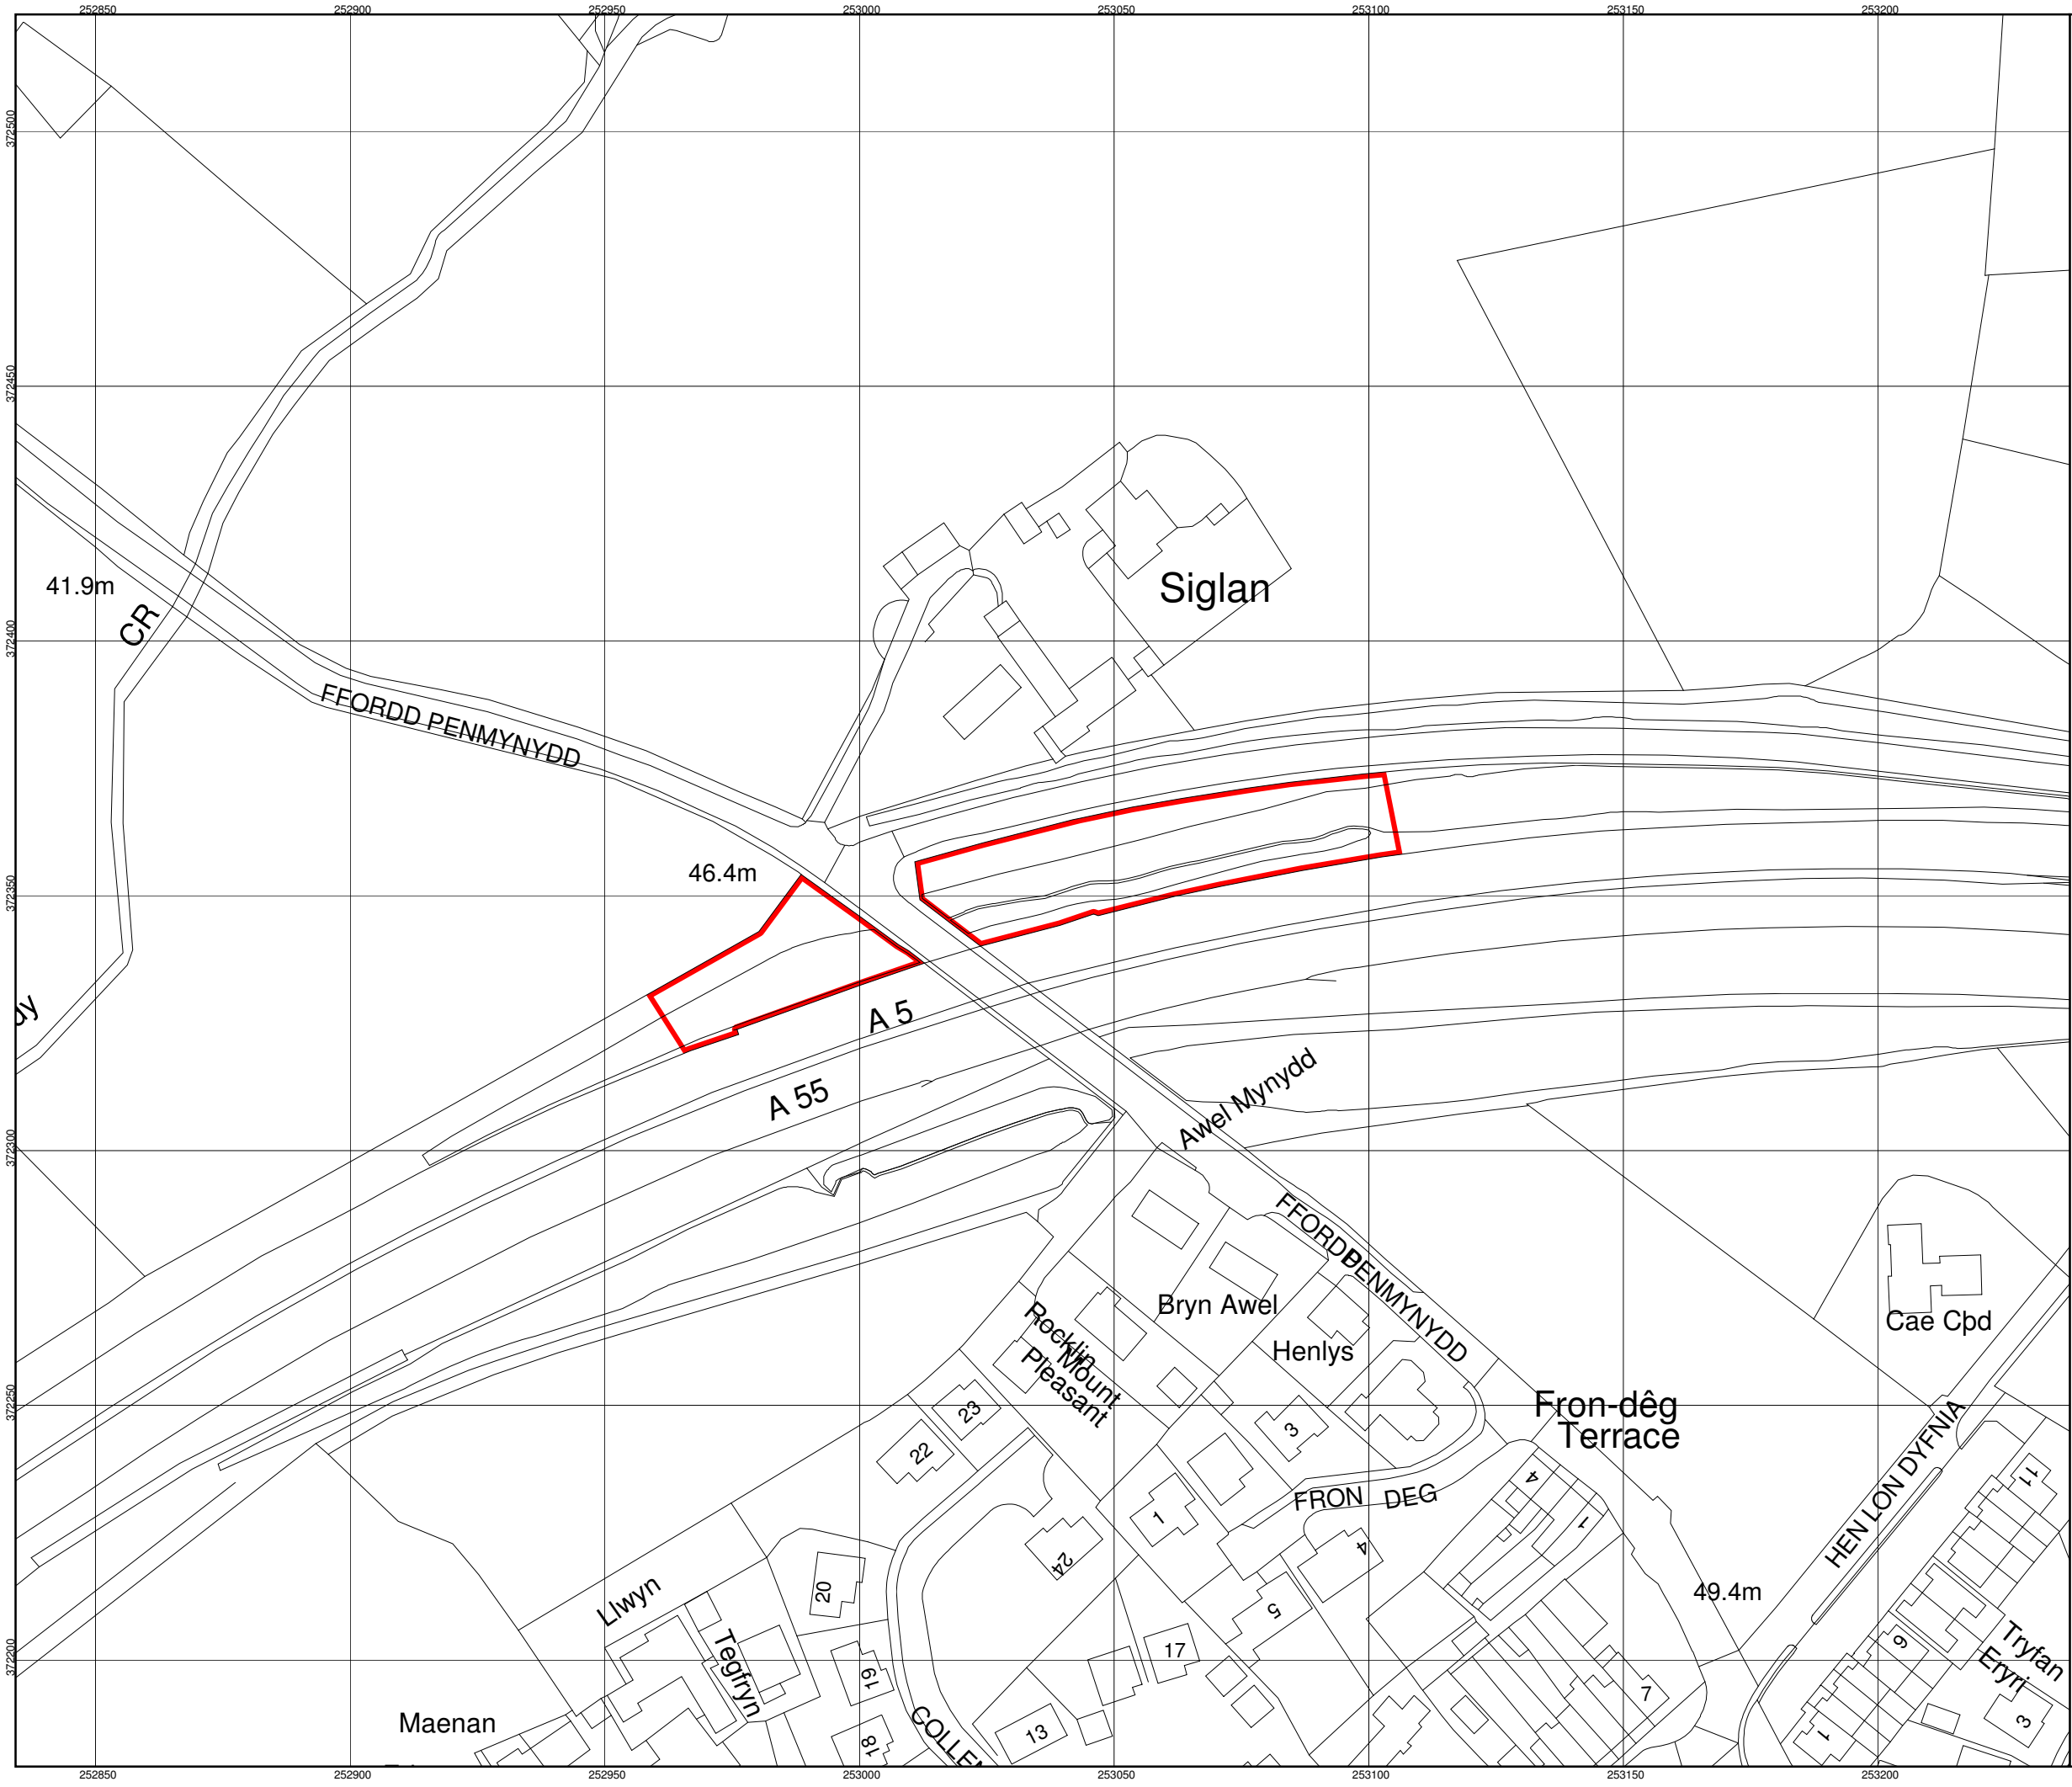

SGISTIAU GLAS YNYS MÔN

Ynys Môn / Anglesey
Map 2 of 3

-  Safle o Ddiddordeb Gwyddonol Arbennig
Site of Special Scientific Interest
- 1:1250 Graddfa
Scale
- 7.1 ha Arwynebedd
Area
- 21/10/10 Hysbyswyd
Notified
- Cadarnhad
Confirmation
- 3124 Rhif y safle
Site id

Index map

Atgynhychwyd o fap Ordnance Survey gyda chaniatad Rheolwr Swyddfa ei Mawrhydi. Cedwir hawffraint y Goron. Rhif dwydedd Cyngor Cefn Gwlad Cymru 100018813 2010.
 Reproduced from Ordnance Survey map with the permission of the Controller of Her Majesty's Stationery Office. Crown copyright reserved. Countryside Council for Wales Licence No. 100018813 2010.